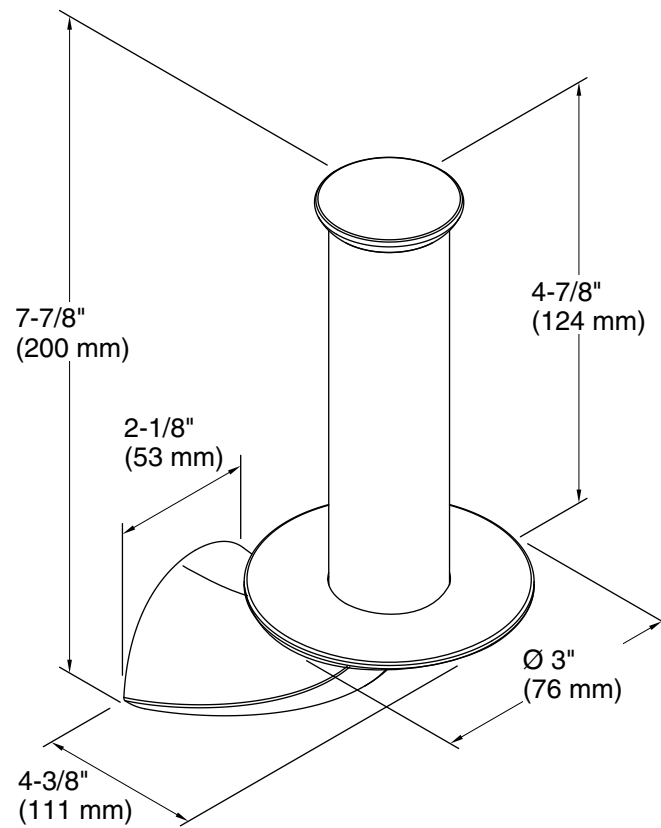

**Alteo®**  
Vertical toilet paper holder  
**K-37056**

**Features**

- Vertical holder makes changing toilet paper quick and simple.
- Coordinates with Alteo faucets, accessories, and showering components to complete your bathroom.

### Technical Information

All product dimensions are nominal.

Material: Metal